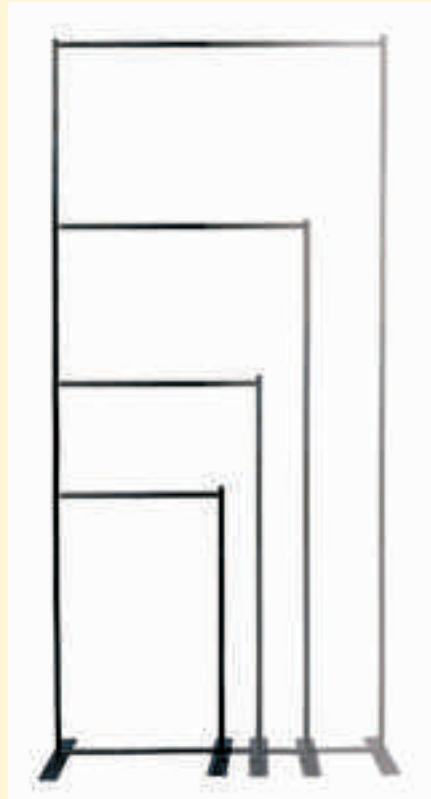

Your Full Service Sign Company

Banner Displays

Expandable Banner Systems

Exhibit Expanding Display System

CB-BSDN409

Telescopes both vertically and horizontally. Multiple units can be connected together. Use for displays, advertising towers, room dividers or trade show booth "backwall". Telescopes from 36" to 96" high and 26" to 48" wide.

Cost \$260.00

3 or more \$225.00 each

Soft Carrying Case \$60.00

Universal Light \$ 130.00

Exhibitor Adjustable

CB-BSDE10N

Telescopes both vertically and horizontally. Offers easy banner size changes between events. Telescopes from 48" up to 120" wide and from 36" up to 96" tall.

Cost \$500.00

3 or more \$450.00 each

Soft Sided Carrying Case \$50.00

NEED A BANNER - CALL US FOR PRICING ON YOUR SPECIFIC SIZE.

Sample Cost for a 48" tall x 120" wide banner with pole pockets for use on this stand \$400.00*

Exhibitor Lite

CB-BSD410

The same features as Exhibitor Adjustable, but designed for fabric banners or other lightweight substrates. Telescopes from 27" to 97" high and 57" to 96" wide.

Cost \$300.00

3 or more \$275.00 each